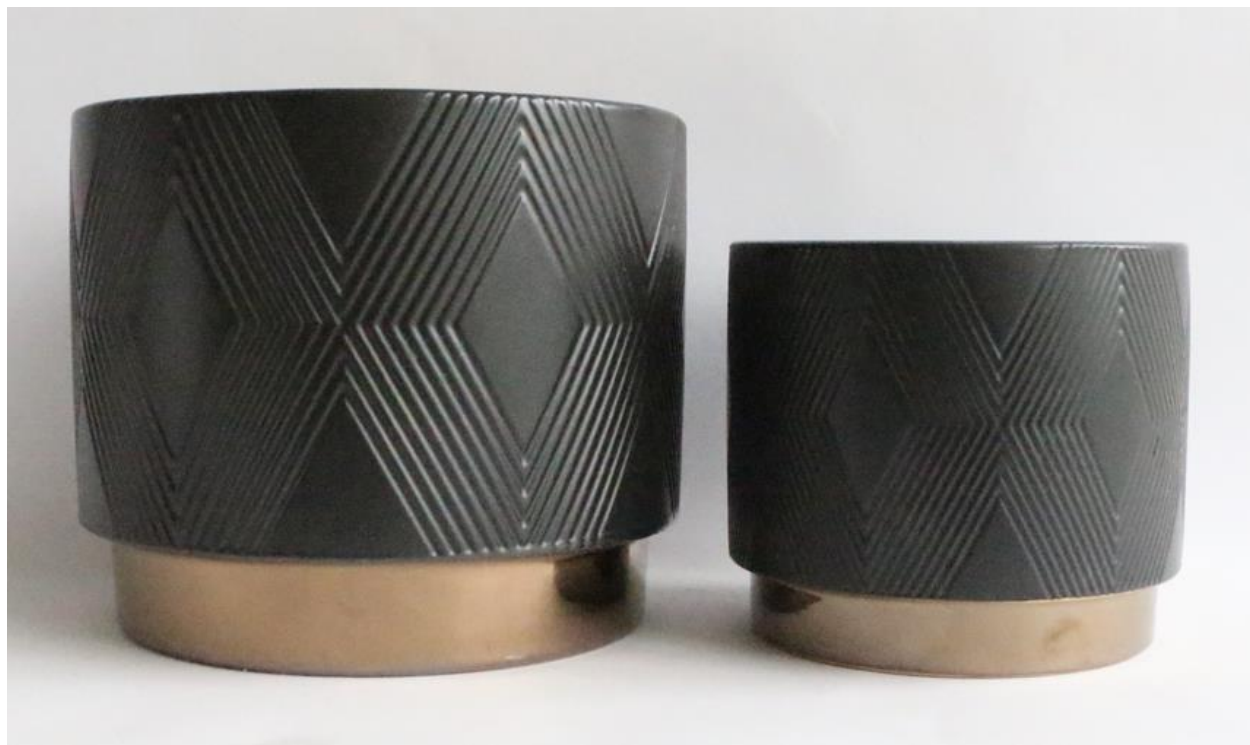

POTTERY PARADISE

OFFICE:510-243-5159 FAX:510-236-0255 EMAIL:POTTERY.PARADISE1@GMAIL.COM
 WEBSITE:WWW.POTTERYPARADISEUSA.COM

1163-KDL14949-01:\$18.00 – 13.2LBS

14949-01 \$9.00

ITEM #	SIZE/INCH	SETS/BOX	PCS/BOX	COLOR AS PICTURED	PRICE PER PIECE	SUGGESTED RETAIL PRICE PER PIECE
14949-01	A:7.9X6.9 B:5.9X5.1	2	4	Black-2	A:\$5.40 B:\$3.60	A:\$10.80 B:\$7.20
TOTAL		2 SETS	4 PCS			

**Note: This item is sold by box and the MOQ is 4 boxes.
 Ceramic Planter Without Drainage Hole.
 This item is sold by SET and the UPC is the same for both sizes.**